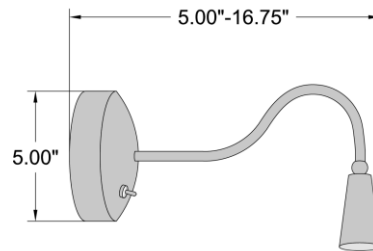

Stock Code: **62089LED-BS**

Collection: Bunk

PRODUCT INFORMATION

Base: 62089 Parent: 62089
Mounting Type: Wall UPC: 641594076356
Finish: Brushed Steel
Diffuser: N/A

PRODUCT MEASUREMENTS

FIXTURE	BACKPLATE / CANOPY
Length:	Length
Width:	Width:
Diameter 5"	Diameter: 5"
Height: 16.75"	Height: 1"
Extension: 1.75"	
Overall Height:	

TECHNICAL SPECIFICATIONS

SPECIFICATIONS

Frame Material: Metal
Diffuser Material: N/A
Lamping Type: SSL (Dedicated LED) Jbox: Standard
Lamping Base: SSL Lamp Wattage: 1 W
Lamp Quantity: 1 Total Wattage: 1 W
Voltage: 120v Lamps Included: Yes

Additional Notes:

Optional Pin-up parts (cord and plug) included; Custom Finish 100 Piece Minimum Order Quantity; Optional Color Temperature 100 Piece Minimum Order Quantity

Project Name: _____

Location: _____

Type: _____

Quantity: _____

Notes: _____

LINE DRAWING

IES FILE

In addition to Access Lighting's purchase and warranty terms and conditions, by signing below or placing an order, you agree that you are authorized to bind the entity placing any order and acknowledge the following: All of sizes and measurements are approximate and all images are for illustrative purposes only. In the event of an inconsistency, the "Product Measurements" section controls. There also may be slight differences in the colors and designs compared to the displayed and printed images.